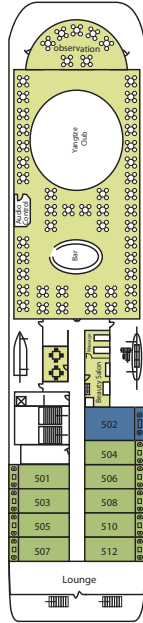

Victoria Prince

Pinnacle Deck

Observation Deck

Executive Deck

Promenade Deck

Main Deck

Shangrila Suites 57.80sq.m. 622.15sq.ft.

Deluxe Suites 42.53sq.m. 457.79sq.ft.

Executive Suites 27.34sq.m. 294.29sq.ft.

Superior Cabins 19.60sq.m. 210.97sq.ft.

All cabins with private balcony (included in above dimensions)