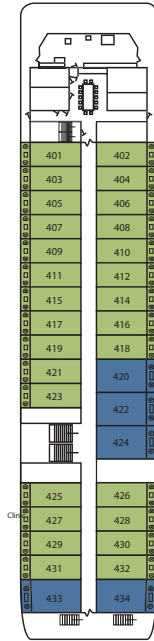

Victoria Prince

Pinnacle Deck

Observation Deck

Executive Deck

Promenade Deck

Main Deck

Shangrila Suites 57.80sq.m. 622.15sq.ft.

Deluxe Suites 42.53sq.m. 457.79sq.ft.

Executive Suites 27.34sq.m. 294.29sq.ft.

Superior Cabins 19.60sq.m. 210.97sq.ft.

All cabins with private balcony (included in above dimensions)