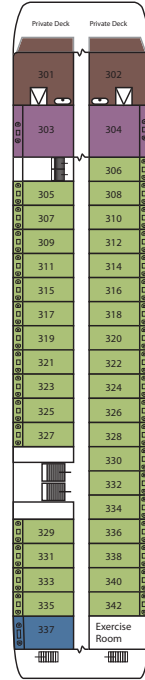

Victoria Prince

Pinnacle Deck

Observation Deck

Executive Deck

Promenade Deck

Main Deck

Shangrila Suites 57.80sq.m. 622.15sq.ft.

Deluxe Suites 42.53sq.m. 457.79sq.ft.

Executive Suites 27.34sq.m. 294.29sq.ft.

Superior Cabins 19.60sq.m. 210.97sq.ft.

All cabins with private balcony (included in above dimensions)