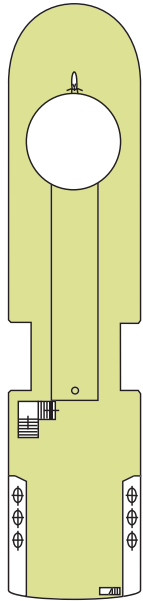

Victoria Prince

Pinnacle Deck

Observation Deck

Executive Deck

Promenade Deck

Main Deck

Shangrila Suites 57.80sq.m. 622.15sq.ft.

Deluxe Suites 42.53sq.m. 457.79sq.ft.

Executive Suites 27.34sq.m. 294.29sq.ft.

Superior Cabins 19.60sq.m. 210.97sq.ft.

All cabins with private balcony (included in above dimensions)